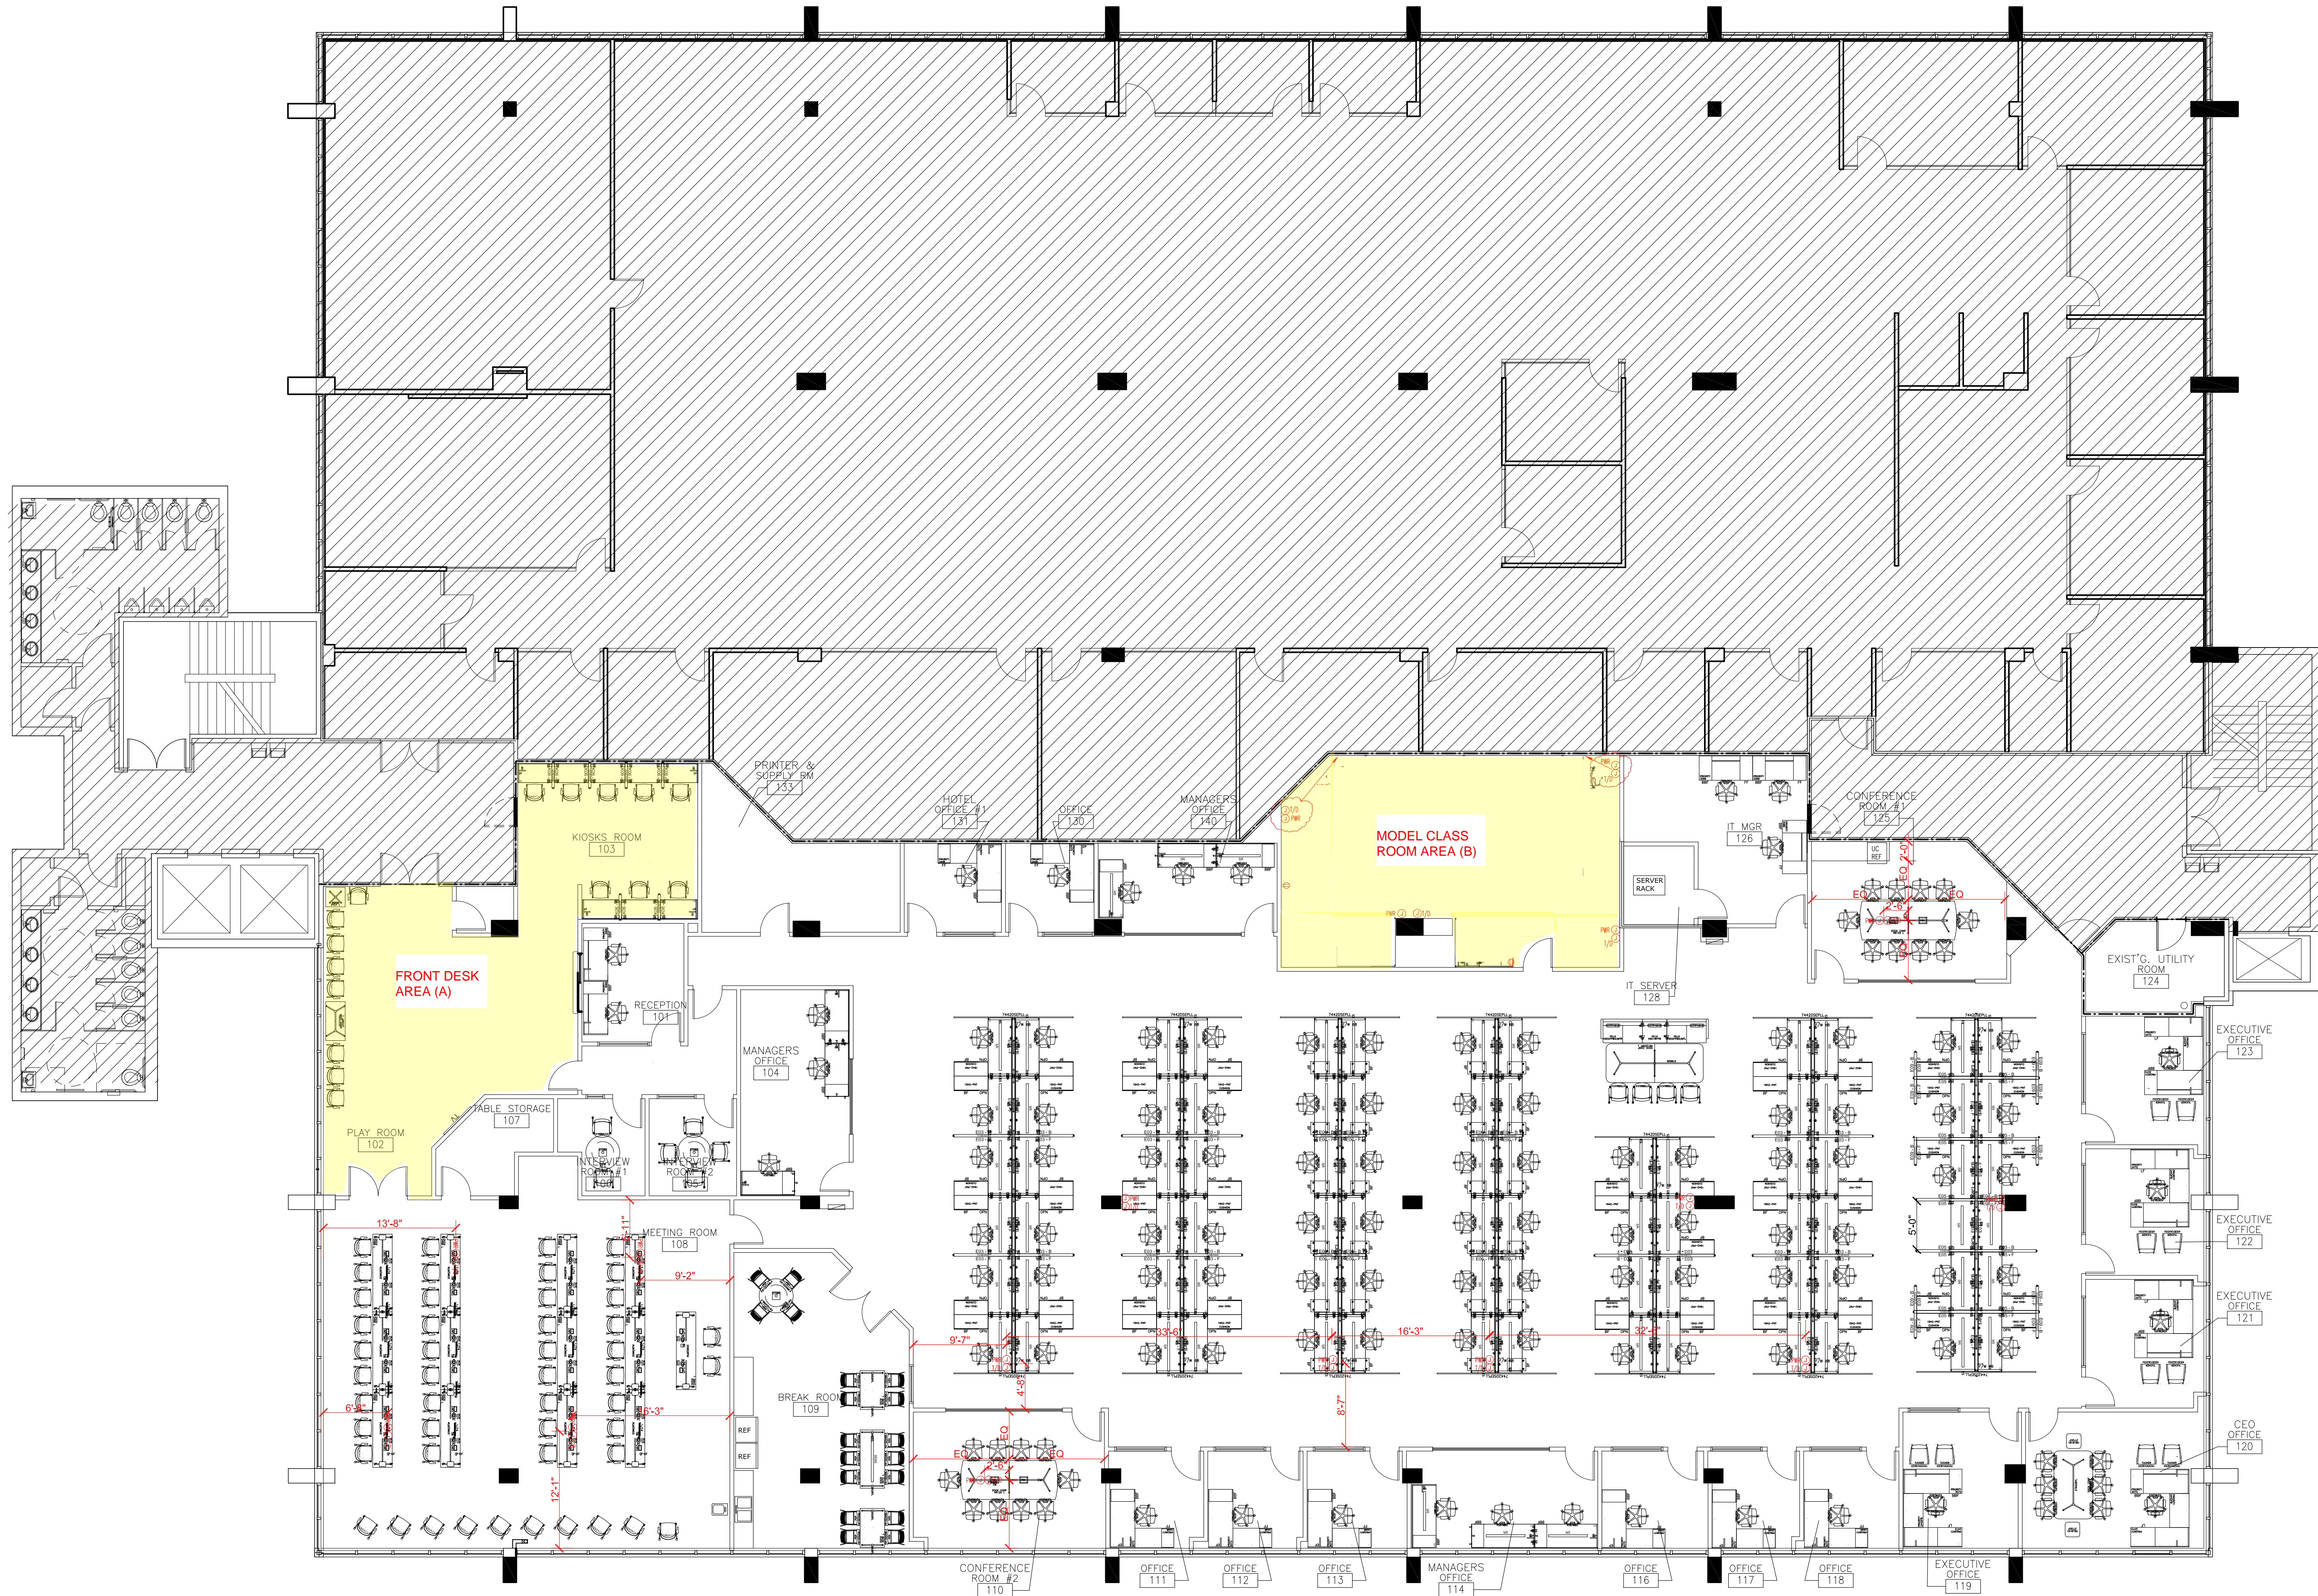

STUDIO M at
M. Hanson & Company, Inc.
autocad@mhansonco.com
954.630.1500

EARLY LEARNING COALITION

Date: 02/22
Year: 2019
Scale: 1/8"
Drawn By: AC